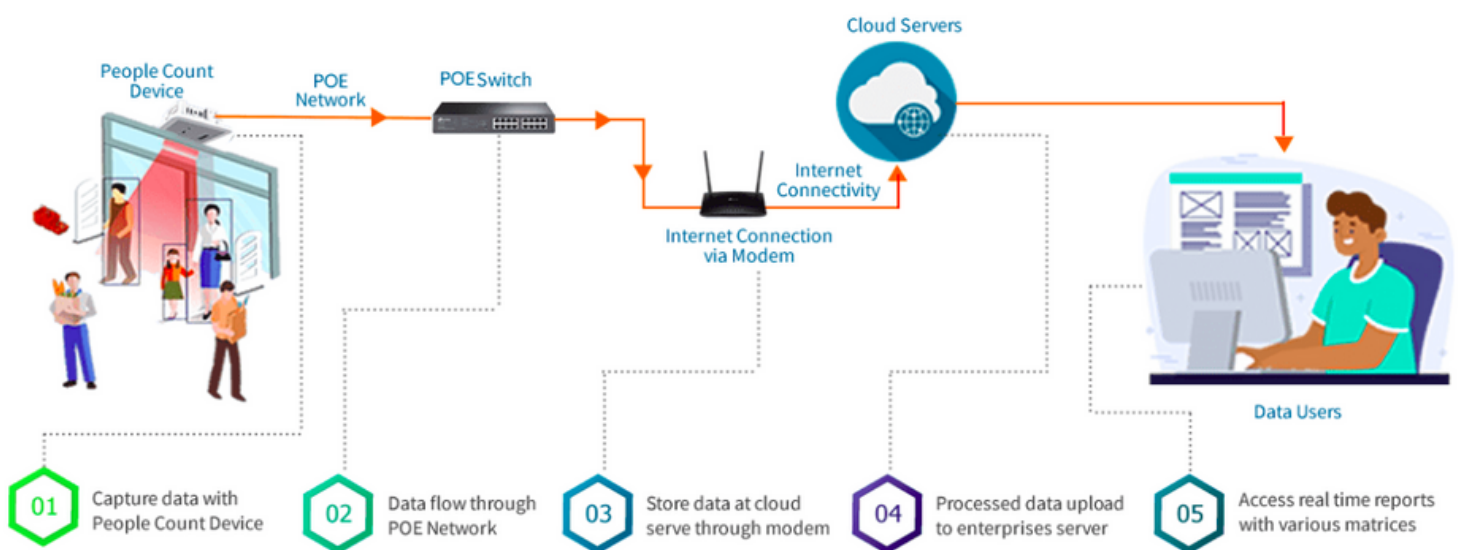

INTEGRATED
ACTIVE
MONITORING

RealCount

People Counting Solution

Why People Counting ?

In the 21st century, online retail has taken over a significant fraction of the retail market. It has become essential for offline brick-and-mortar retailers to be able to compete with the online counterparts. It is very easy to track the number of people who have visited an online retail store but to be able to get the same metric for brick-and-mortar stores needs dedicated personnel. This is where automated people counting comes in handy.

Why RealCount ?

- **RealCount** is a state-of-the-art technology that provides you with 98% people counting accuracy.
- It has the capability to differentiate between staff members and customers.
- It can differentiate between children and adults.
- It can recognize a group of people walking so that families can be differentiated from individual customers.
- IoT enabled so that all the data can be captured and viewed centrally on the cloud and the **RealCount** Mobile App.
- People counting analytics is done on edge level and data is available locally as well
- Supports customized integration with sales data, POS data, and ERP Applications to get conversion data.

How RealCount works

RealCount uses advanced 3D-IR based sensors to accurately determine the people walking beneath and their height.

Specifications

Technology	3D
Working Conditions	Indoor
Average Accuracy	98% <
Lighting Conditions	Compatible in every light condition
Effect of AC, Heating, Lighting Source	No
Multiple count lines	Up to 5
Base unit configurations	Master and slave combination - Saves cost of Ownership.
Height filter/Child count exclusion	Yes (1 Meter)
Group Counting	Yes
Staff Exclusion Zone	Yes
Configuration	Web Interface
Data Storage	Up to 3 Years Data
Video Support	1 Hr - Support