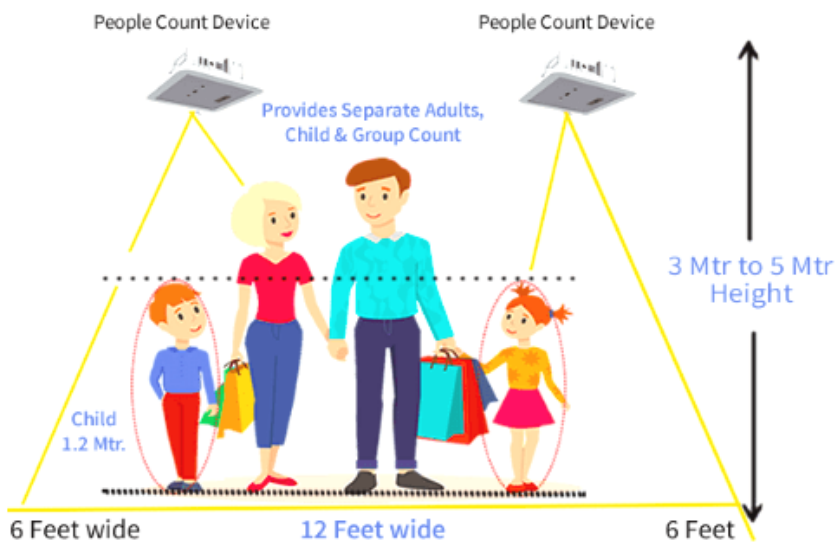

INTEGRATED
ACTIVE
MONITORING

RealCount

People Counting Solution

Why People Counting ?

In the 21st century, online retail has taken over a significant fraction of the retail market. It has become essential for offline brick-and-mortar retailers to be able to compete with the online counterparts. It is very easy to track the number of people who have visited an online retail store but to be able to get the same metric for brick-and-mortar stores needs dedicated personnel. This is where automated people counting comes in handy.

Why RealCount ?

- **RealCount** is a state-of-the-art technology that provides you with 98% people counting accuracy.
- It has the capability to differentiate between staff members and customers.
- It can differentiate between children and adults.
- It can recognize a group of people walking so that families can be differentiated from individual customers.
- IoT enabled so that all the data can be captured and viewed centrally on the cloud and the **RealCount** Mobile App.
- People counting analytics is done on edge level and data is available locally as well
- Supports customized integration with sales data, POS data, and ERP Applications to get conversion data.

How RealCount works

RealCount uses advanced 3D-IR based sensors to accurately determine the people walking beneath and their height.

Specifications

Technology	3D
Working Conditions	Indoor
Average Accuracy	98% <
Lighting Conditions	Compatible in every light condition
Effect of AC, Heating, Lighting Source	No
Multiple count lines	Up to 5
Base unit configurations	Master and slave combination - Saves cost of Ownership.
Height filter/Child count exclusion	Yes (1 Meter)
Group Counting	Yes
Staff Exclusion Zone	Yes
Configuration	Web Interface
Data Storage	Up to 3 Years Data
Video Support	1 Hr - Support